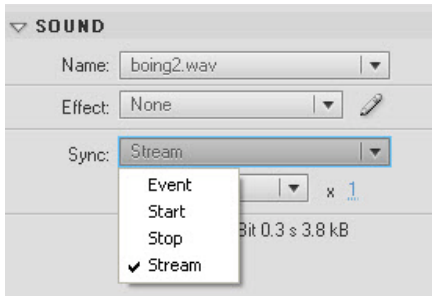

L7-01: Sound

Adding Sound to a Flash Animation

Name: _____ Period: _____ Folder: _____

Importing Sound into Flash

Adding sound to the Animation

Listening to the sound on the timeline.

Syncing up sound – rule