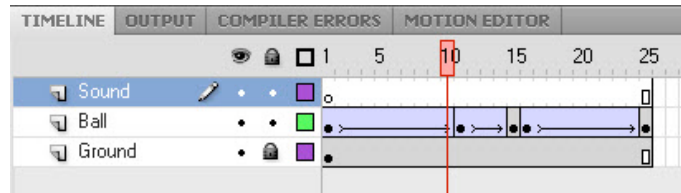

L7-01: Sound

Adding Sound to a Flash Animation

Name: _____ Period: _____ Folder: _____

Importing Sound into Flash

Adding sound to the Animation

Listening to the sound on the timeline.

Syncing up sound – rule