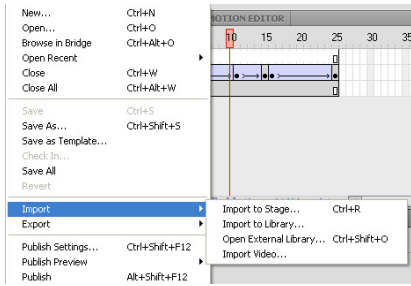

L7-01: Sound

Adding Sound to a Flash Animation

Name: _____ Period: _____ Folder: _____

Importing Sound into Flash

Adding sound to the Animation

Listening to the sound on the timeline.

Syncing up sound – rule